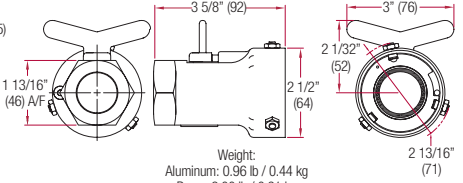

TECHNICAL SPECIFICATIONS

Maximum Working Pressure: 85 psi

J71C 1" Emco-Matic Coupler (C Version)

Weight:
1.54 lb / 0.70 kg

J71C 1" Coupler (A Version)

Weight:
Aluminum: 0.96 lb / 0.44 kg
Brass: 2.00 lb / 0.91 kg

J71A 1" Male Adapter

Weight:
Brass: 1.16 lb / 0.51 kg
Stainless: 1.07 lbs / 0.49kg

J71A 1" Female Adapter

Weight:
Brass: 1.13 lb / 0.51 kg

TO ORDER 1-INCH PRODUCTS

Configure your part number as shown below.
Sample Part Number:

J 7 1 C - A V N 1 - C 0 0 4

Type	Body Material	Seals	Connection	Swivel	Rev.	Special Features
C=Coupler	A=Aluminum	V=Viton	N=Female NPT	0=Straight (No Swivel)	A	004=w/ dust cap
A=Adapter	B=Brass	B=Buna	M=Male NPT	1=straight swivel	etc.	
	S=Stainless Steel (adapter only)	P=Perfluoroelastomer (Chemraz)				