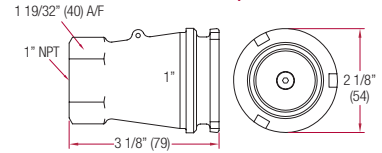

TECHNICAL SPECIFICATIONS

Maximum Working Pressure: 85 psi

J71C 1" Emco-Matic Coupler (C Version)

Weight:
1.54 lb / 0.70 kg

J71C 1" Coupler (A Version)

Weight:
Aluminum: 0.96 lb / 0.44 kg
Brass: 2.00 lb / 0.91 kg

J71A 1" Male Adapter

Weight:
Brass: 1.16 lb / 0.51 kg
Stainless: 1.07 lbs / 0.49kg

J71A 1" Female Adapter

Weight:
Brass: 1.13 lb / 0.51 kg

TO ORDER 1-INCH PRODUCTS

Configure your part number as shown below.
Sample Part Number:

J 7 1 C - A V N 1 - C 0 0 4

Type	Body Material	Seals	Connection	Swivel	Rev.	Special Features
C=Coupler	A=Aluminum	V=Viton	N=Female NPT	0=Straight (No Swivel)	A	004=w/ dust cap
A=Adapter	B=Brass	B=Buna	M=Male NPT	1=straight swivel	etc.	
	S=Stainless Steel (adapter only)	P=Perfluoroelastomer (Chemraz)				