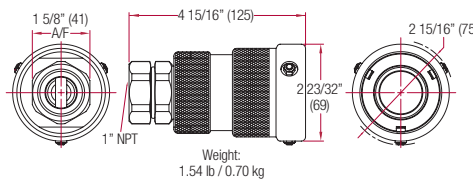

NEW! EMCO-MATIC 1-INCH COUPLER

Emco Wheaton DRY-BREAK™ Couplers and Adapters are used anywhere spill-free fluid transfer is required.

COUPLER

- Cannot be opened unless connected to adapter, thus eliminating accidental spillage
- Featuring proven integrated ball-bearing swivel technology – reducing hose kinking and wear
- As the coupler is rotated on the adapter, the coupler and adapter open. This eliminates an external lever and a secondary opening operation.
- Completely interchangeable with all Emco Wheaton 1-inch couplers and adapters in the field
- Complete Repair Kit program available for easy in-field servicing

TECHNICAL SPECIFICATIONS

Maximum Working Pressure: 85 psi

J71C 1" Emco-Matic Coupler (C Version)

Weight:
1.54 lb / 0.70 kg

J71C 1" Coupler (A Version)

Weight:
Aluminum: 0.96 lb / 0.44 kg
Brass: 2.00 lb / 0.91 kg

J71A 1" Male Adapter

Weight:
Brass: 1.16 lb / 0.51 kg
Stainless: 1.07 lbs / 0.49kg

J71A 1" Female Adapter

Weight:
Brass: 1.13 lb / 0.51 kg

TO ORDER 1-INCH PRODUCTS

Configure your part number as shown below.
Sample Part Number:

J 7 1 C - A V N 1 - C 0 0 4

Type	Body Material	Seals	Connection	Swivel	Rev.	Special Features
C=Coupler	A=Aluminum	V=Viton	N=Female NPT	0=Straight (No Swivel)	A	004=w/ dust cap
A=Adapter	B=Brass	B=Buna	M=Male NPT	1=straight swivel	etc.	
	S=Stainless Steel (adapter only)	P=Perfluoroelastomer (Chemraz)				