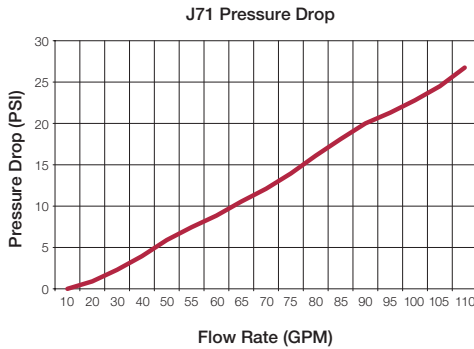

TECHNICAL SPECIFICATIONS

Maximum Working Pressure: 85 psi

J71C 1" Emco-Matic Coupler (C Version)

Weight:
1.54 lb / 0.70 kg

J71C 1" Coupler (A Version)

Weight:
Aluminum: 0.96 lb / 0.44 kg
Brass: 2.00 lb / 0.91 kg