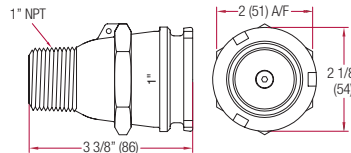

TECHNICAL SPECIFICATIONS

Maximum Working Pressure: 85 psi

J71C 1" Emco-Matic Coupler (C Version)

Weight:
1.54 lb / 0.70 kg

J71C 1" Coupler (A Version)

Weight:
Aluminum: 0.96 lb / 0.44 kg
Brass: 2.00 lb / 0.91 kg

J71A 1" Male Adapter

Weight:
Brass: 1.16 lb / 0.51 kg
Stainless: 1.07 lbs / 0.49kg

J71A 1" Female Adapter

Weight:
Brass: 1.13 lb / 0.51 kg

TO ORDER 1-INCH PRODUCTS

Configure your part number as shown below.
Sample Part Number:

J 7 1 C - A V N 1 - C 0 0 4

Type	Body Material	Seals	Connection	Swivel	Rev.	Special Features
C=Coupler	A=Aluminum	V=Viton	N=Female NPT	0=Straight (No Swivel)	A	004=w/ dust cap
A=Adapter	B=Brass	B=Buna	M=Male NPT	1=straight swivel	etc.	
	S=Stainless Steel (adapter only)	P=Perfluoroelastomer (Chemraz)				